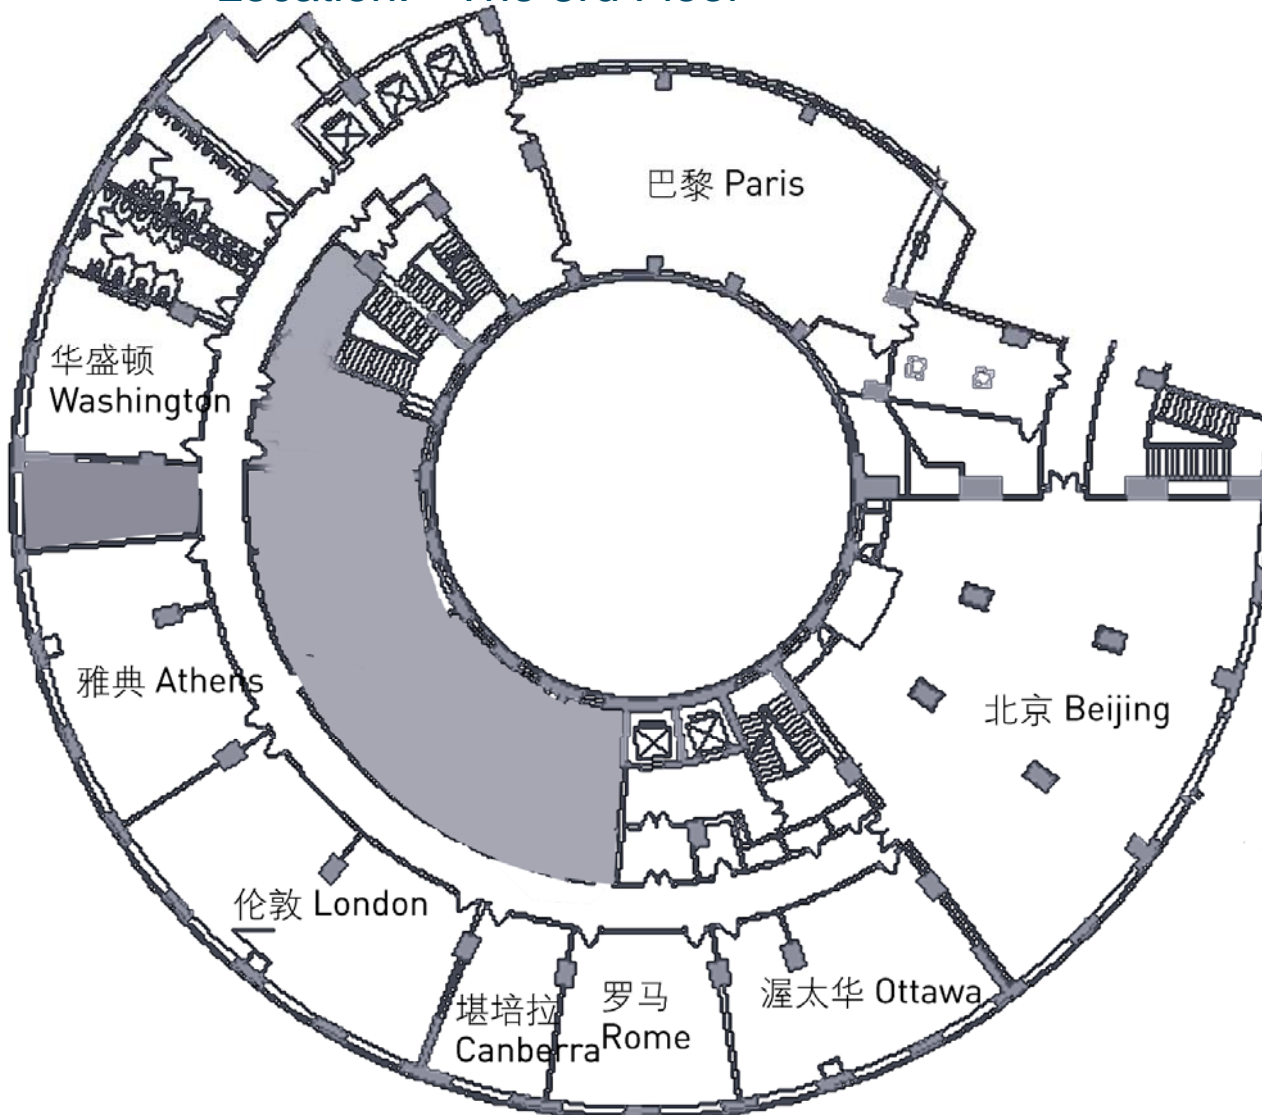

Location: Ground floor

Business Hour: 6:30am -12:00pm

Specialty: Buffet to a la carte from its "show kitchen" for breakfast, lunch and dinner.

M3 – Martinis Music & More

Location: Ground floor

Business Hour: 9:00am-1:00am

Specialty: Wines, martini, cocktails
and light snacks in a relaxing
ambiance of music.

**Complimentary Wi-Fi available in
all restaurants**

Meeting Facilities

Location: The 3rd Floor

Function Room

Beijing, Paris,
Washington,
Athens, London, Rome,
Ottawa, Canberra

Meeting Facilities

London

Ottawa

Athens

Meeting Room Capacities

Function Room	Dimensions		Capacity (person)					
	Area (m2)	Height (m)	Theatre	Classroom	U-Shape	Banquet	Reception	
Beijing	320	2.9	300	200	-	220	270	
Paris	170	3	160	100	60	130	120	
Washington	66	2.9	-	-	-	-	-	
Athens	101	2.9	60	40	30	50	50	
London	132	3	100	60	40	100	90	
Rome	66	3	-	-	-	-	-	
Ottawa	101	2.9	60	40	30	50	50	
Canberra	42	2.9	-	-	-	-	-	